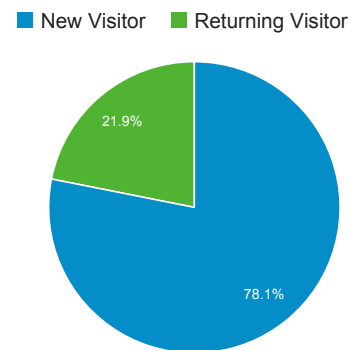

Jan 1, 2015 - Dec 31, 2015

Audience Overview

All Users
100.00% Sessions

Overview

Sessions 50,968	Users 40,174	Pageviews 80,282
Pages / Session 1.58	Avg. Session Duration 00:01:32	Bounce Rate 77.40%
% New Sessions 78.08%		